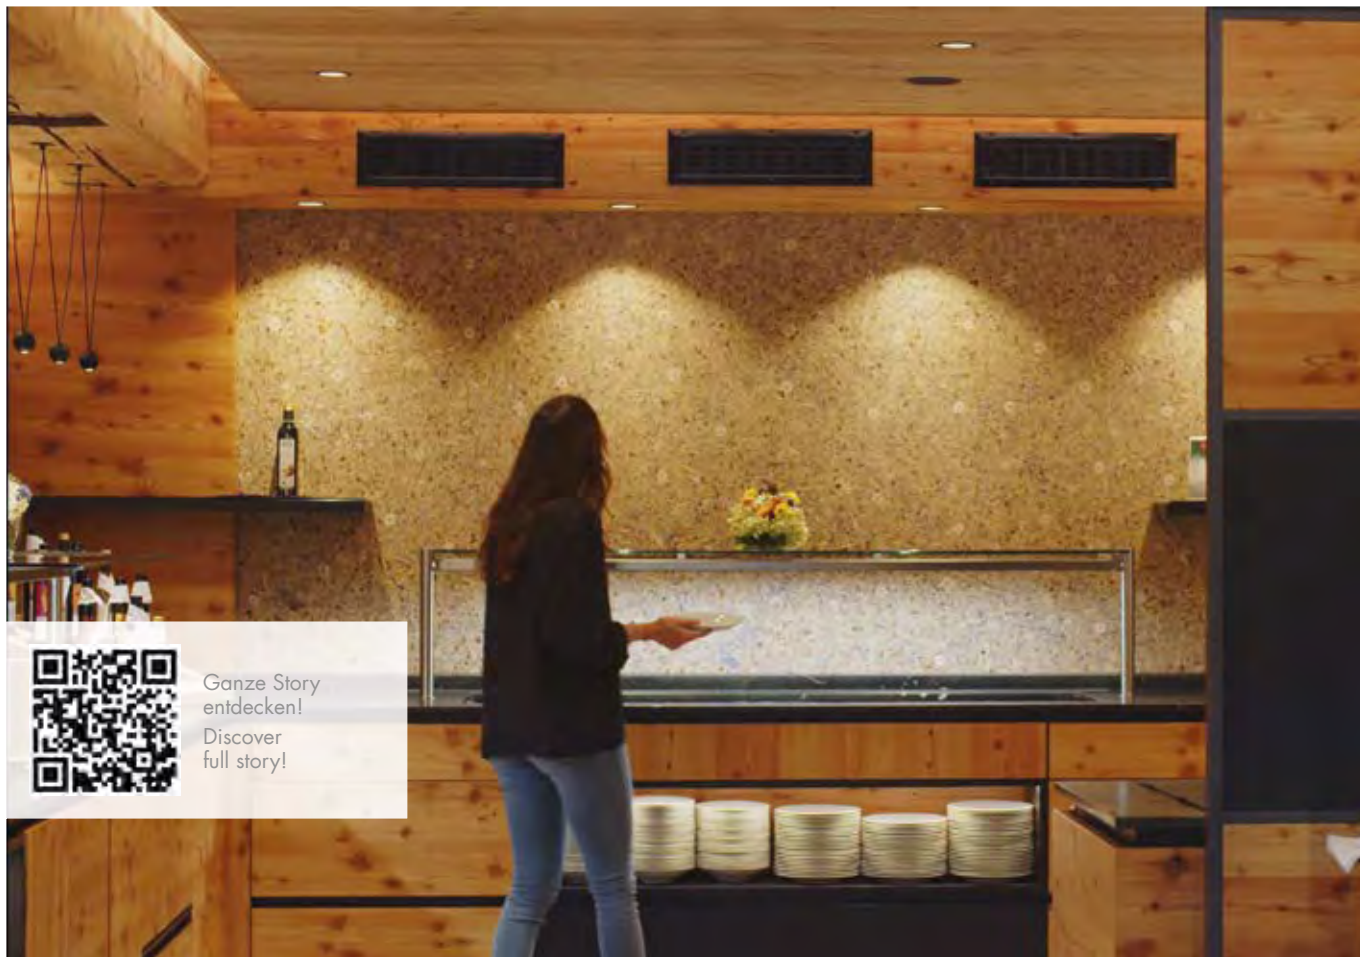

WILDSPITZE mit Arosa Almheu / WILDSPITZE with hay from Arosa © aifach arosa / atelier zürich ag / Martin Guggisberg

BERGWIESE / MOUNTAIN MEADOW / Bio-Wellnesshotel Holzleiten © Organoid®